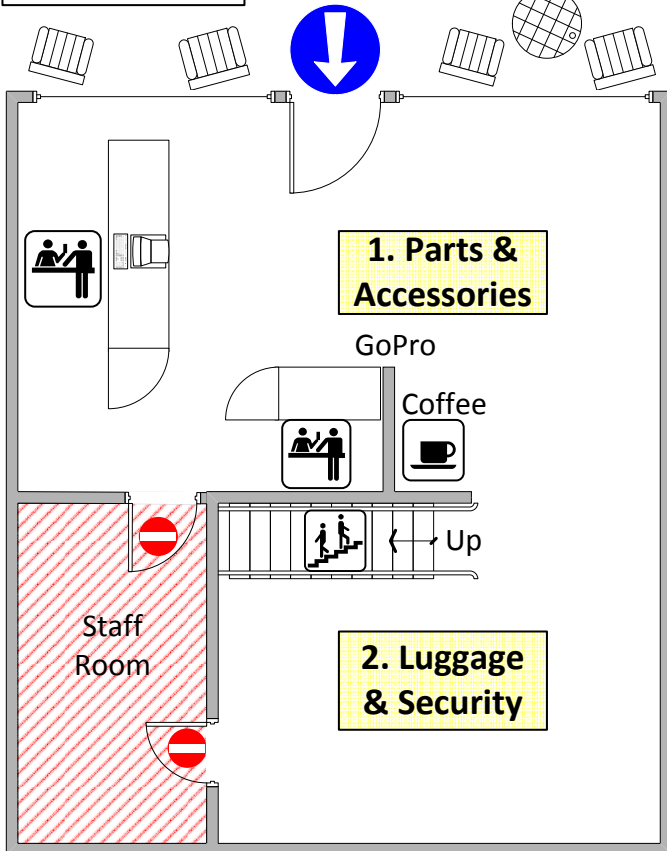

High Street, Old Town Stevenage

P

Dedicated
Motorcycle Parking

P

P

P

Outdoor seating

GROUND FLOOR

FIRST FLOOR

.....EIGHT SHOWROOMS spread over 3,000 ft² of space!