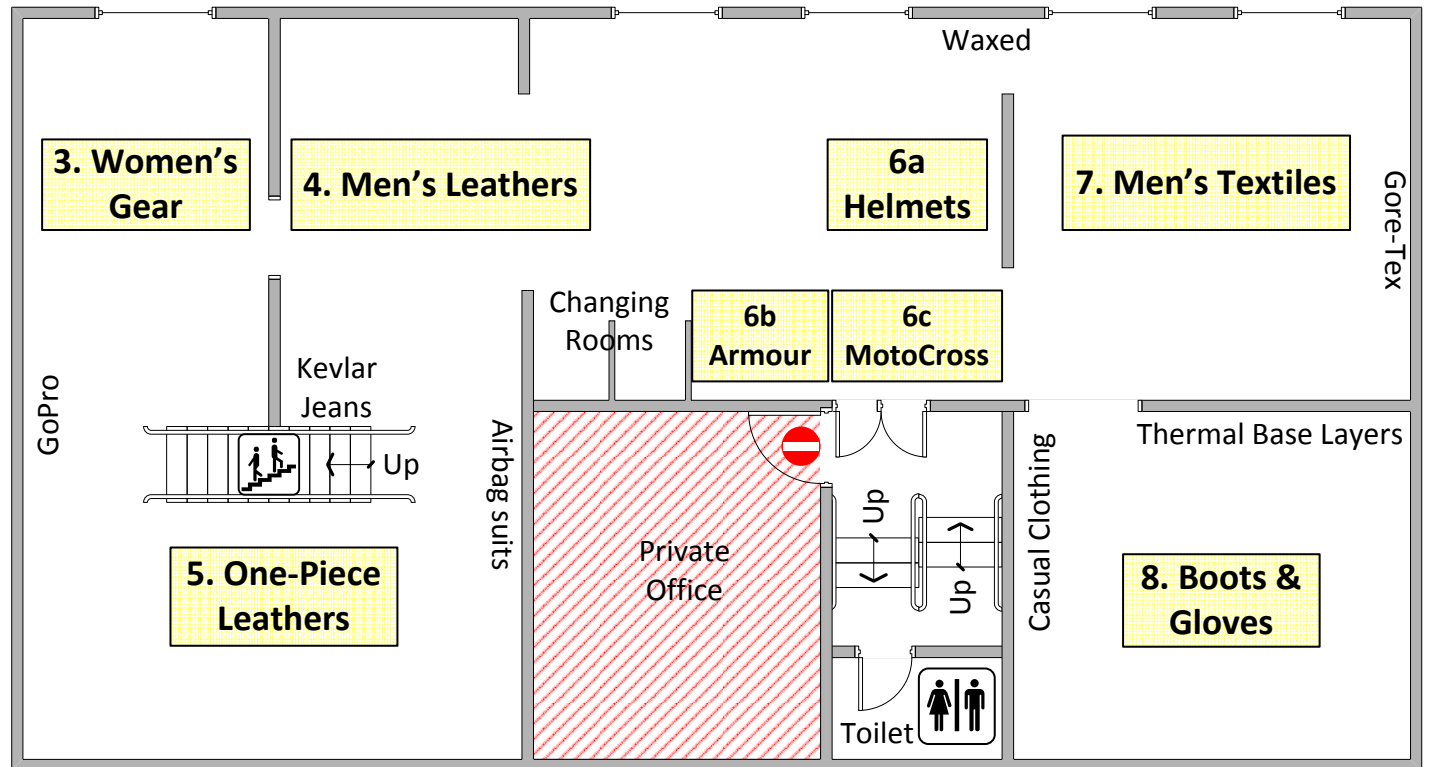

High Street, Old Town Stevenage

P

Dedicated
Motorcycle Parking

P

P

P

Outdoor seating

GROUND FLOOR

FIRST FLOOR

.....EIGHT SHOWROOMS spread over 3,000 ft² of space!